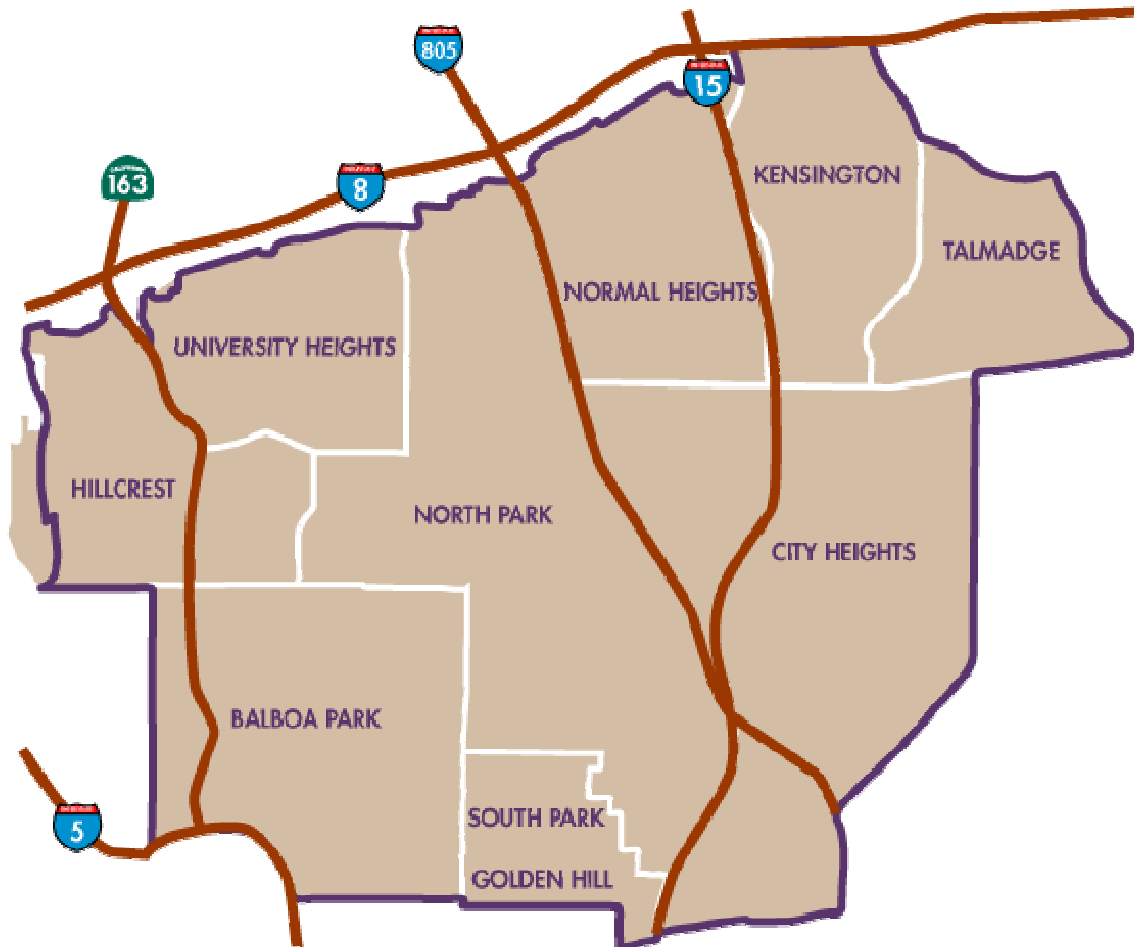

## COUNCIL DISTRICT 3

Council District 3 includes the following Communities: Balboa Park, City Heights, Golden Hill, Hillcrest, Kensington, Normal Heights, North Park, South Park, Talmadge and University Heights

Zip Codes are: 92102, 92103, 92104, 92105, 92115 and 92116

# COUNCIL DISTRICT 4

Council District 4 includes the following Communities: Alta Vista, Broadway Heights, Chollas View, Emerald Hills, Encanto, Jamacha, Lincoln Park, Lomita Village, Mt. Hope, Mt. View, North Bay Terrace, portions of Oak Park, O'Farrell, Paradise Hills, Ridgeview, Skyline Hills, South Bay Terrace, Valencia Park, and Webster

Zip Codes are: 92105, 92115, 92119, 92120, 92124, 92142 and 92145