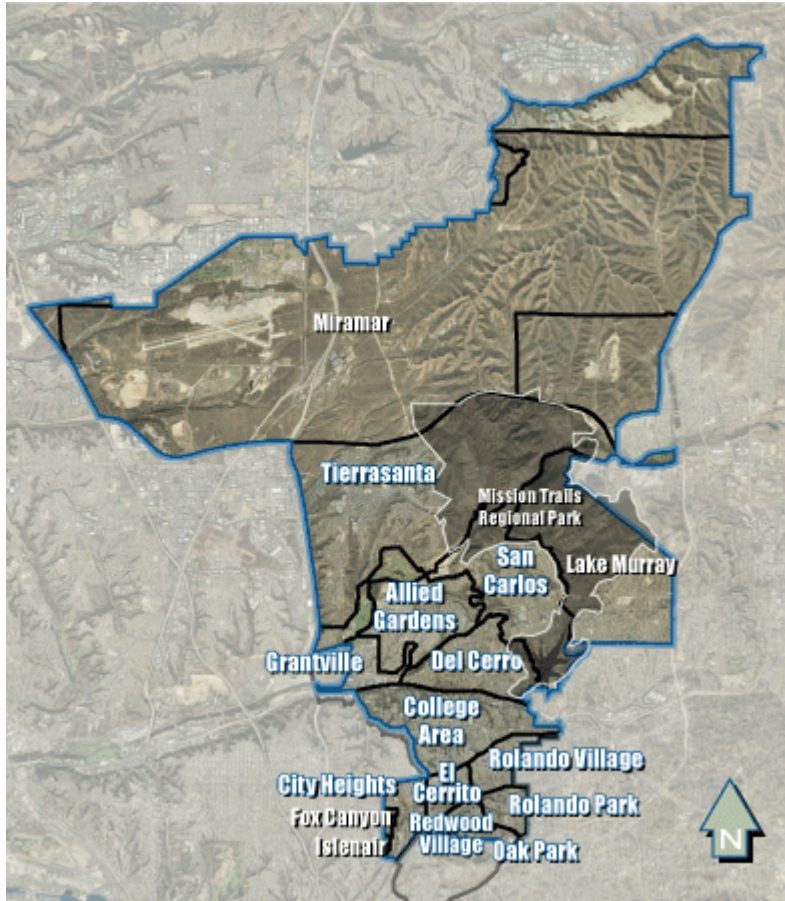

COUNCIL DISTRICT 7

Council District 7 includes the following communities: Allied Gardens, Chollas Creek, Colima del Sol, Del Cerro, El Cerrito Heights, Fox Canyon, Grantville, Islenair, Miramar MCAS, Mission Gorge, Murphy Canyon, Redwood Village, Rolando, San Carlos, SDSU College Area, Tierrasanta and portions of Oak Park.

Zip Codes are: 92105, 92115, 92119, 92120, 92124, 92142 and 92145